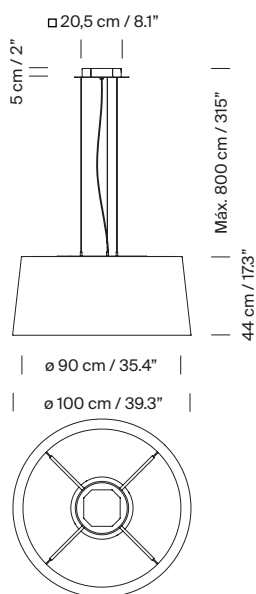

GT1000 / GT1500

Santa & Cole Team. 2011
Pendant lamps

Regulations:

European version
UNE-EN 60598
UNE-EN 55015
UNE-EN 62031
UNE-EN 61000-3-2
UNE-EN 60529
UNE-EN 61347-2-13

American version
Dry location only
UL-1598
UL-8750
E-336377

Maintenance:

Clean with a smooth cloth. Do not use ammonia, solvents or abrasive cleaning products.

Others:

The lamp is delivered in different packages.
The assembly instructions are delivered with the product.

Model A: GT1000