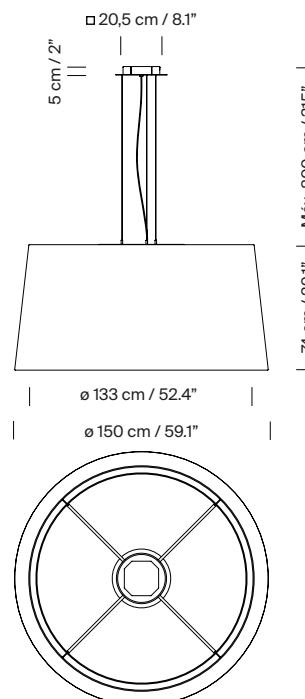

Model A: GT1500

Collection:

Table lamps

Floor lamps

Pendant lamps

Wall lamps